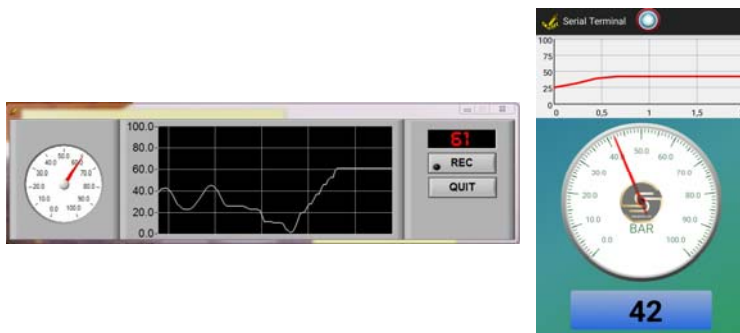

By connecting your Smartphone using the special cable included, the led will light up (check OTG compatibility of your Smartphone/Tablet) because it is the Smartphone/Tablet that provide a power for the test coupling. Using a simple free application available on our website, you can view the pressure in real time and download through pc the data to an Excel file in order to extract a graphics of the pressure trend.

The advantages of this test coupling are:

- More accurate reading than a normal pressure gauge
- Possibility to download an Excel table with pc of all values
- Extract a diagram of pressure trend
- Zero leakage of oil or fluid during the drain of tube
- Compatible with Android Smartphone/Tablet qualified OTG
- No special tools are necessary
- Instant reading of pressure

Technical Features:

Working temperature: -25°C ÷ +85°C

Accuracy: ± 1% of the end of scale at 20°C

Weight: 0,05 Kg

Electric Features:

- Power supply 5V by smartphone (check OTG compatibility)
- Electrical connection Micro-Usb type B with cable OTG (on-the-go)
- Electric protection according DIN40050 IP65
- Minimum pack composed by handbag + n°3 MPS + n°1 cable + App

Warranty: see dedicated page

Tipo	Materiale Corpo	Connessione Idraulica	Tipo di Guarnizione	Fondoscala a scelta oppure /CP
Type	Body Material	Hydraulic Connection	Type of Seal	Full-scale at your choice or /CP
MPS	X AISI316L	1 ¼" BSP-M 2 Flangia CETOP (solo acciaio zincato) CETOP flange (only zinc plated steel)	V VITON T PTFE E EPDM se omissso indica NBR if omitted means NBR	/10 → 0-10 Bar /20 → 0-20 Bar /50 → 0-50 Bar /100 → 0-100 Bar /200 → 0-200 Bar /400 → 0-400 Bar /600 → 0-600 Bar /CP (complete pack n°3 MPS) 0-50 bar + 0-200 bar + 0-400 bar + cavo- cable OTG + App